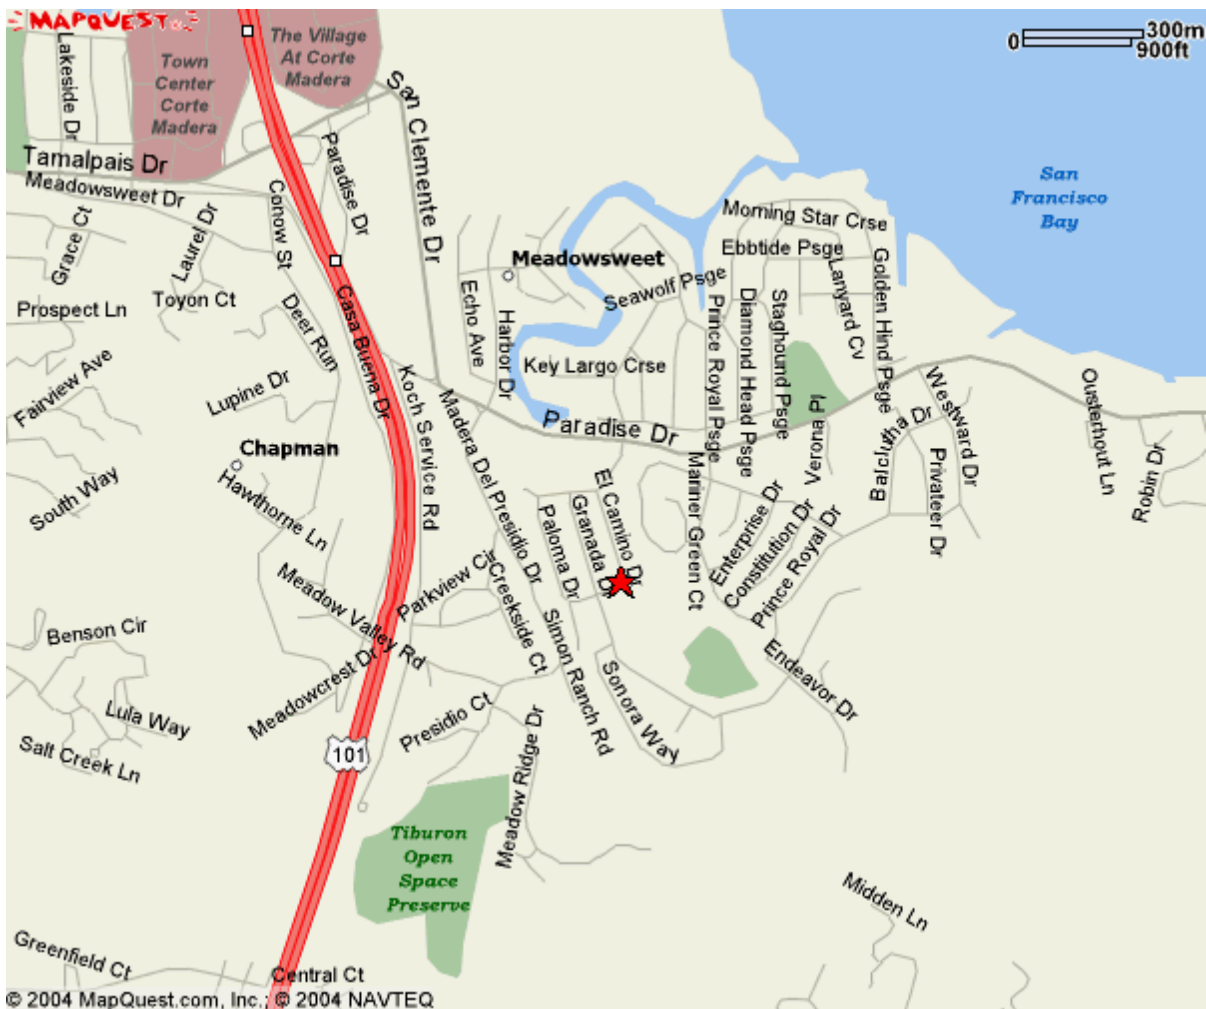

[Send To Printer](#) [Back to Map](#)

50 El Camino Dr
Corte Madera CA
94925-2057 US

Notes:

.....
.....
.....
.....

© 2004 MapQuest.com, Inc. © 2004 NAVTEQ

[All rights reserved. Use Subject to License/Copyright](#) | [Map Legend](#)

This map is informational only. No representation is made or warranty given as to its content. User assumes all risk of use. MapQuest and its suppliers assume no responsibility for any loss or delay resulting from such use.